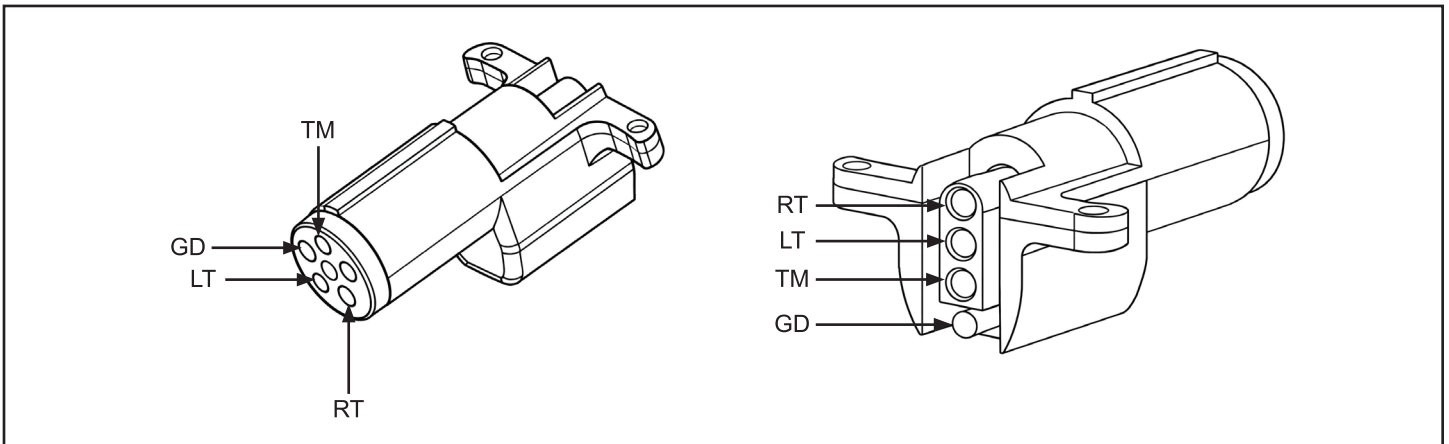

ADAPTER, 6-Round to 4-Flat

INSTALLATION INSTRUCTIONS

⚠ WARNING: The attachment and installation of this product is beyond the control of Winston Products, LLC. Winston Products, LLC is not responsible for the attachment or the installation of this product. Winston Products, LLC is not liable for damages and/or injuries that are the result of improper use/attachment or are the result of use beyond the intended towing application. The liability of this product is limited to the purchase price if it proves to be defective in material and/or workmanship. Any and all warranties, explicit or implied, are void if the product is damaged or worn.

WIRE IDENTIFICATION:

GD = Ground

TM = Taillight

LT = Left Turn/Brake

RT = Right Turn/Brake

NOTE:

Locate wires and pin location by function only. Color coding is not standard among manufacturers.

IF YOU EXPERIENCE ANY PROBLEMS WITH YOUR TOWSMART PRODUCT DO NOT RETURN THE UNIT TO THE RETAILER FROM WHICH IT WAS PURCHASED. INSTEAD, PLEASE CALL 1-844-295-9215 FOR ASSISTANCE WITH ANY PROBLEMS. WARRANTY INFORMATION IS AVAILABLE UPON REQUEST AND CAN BE FOUND ONLINE AT WWW.TOWSMART.COM.