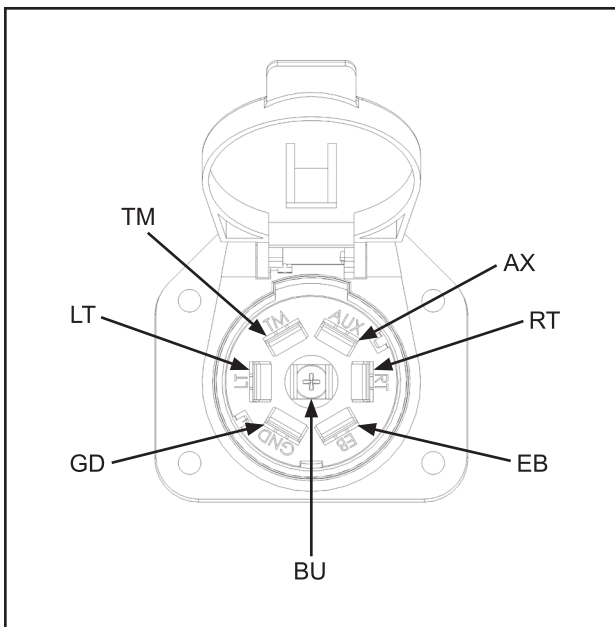

CONNECTOR, Prewired 7-Blade

INSTALLATION INSTRUCTIONS

⚠ WARNING: The attachment and installation of this product is beyond the control of Winston Products, LLC. Winston Products, LLC is not responsible for the attachment or the installation of this product. Winston Products, LLC is not liable for damages and/or injuries that are the result of improper use/attachment or are the result of use beyond the intended towing application. The liability of this product is limited to the purchase price if it proves to be defective in material and/or workmanship. Any and all warranties, explicit or implied, are void if the product is damaged or worn.

WIRE IDENTIFICATION:

GD = Ground, White
TM = Taillight, Brown
LT = Left Turn/Brake, Yellow
RT = Right Turn/Brake, Green
BU = Reverse/Backup, Purple
EB = Electric Brake, Blue
AX = Auxiliary, Black

NOTE:

Locate wires and pin location by function only. Color coding is not standard among manufacturers.

IF YOU EXPERIENCE ANY PROBLEMS WITH YOUR TOWSMART PRODUCT DO NOT RETURN THE UNIT TO THE RETAILER FROM WHICH IT WAS PURCHASED. INSTEAD, PLEASE CALL 1-844-295-9215 FOR ASSISTANCE WITH ANY PROBLEMS. WARRANTY INFORMATION IS AVAILABLE UPON REQUEST AND CAN BE FOUND ONLINE AT WWW.TOWSMART.COM.