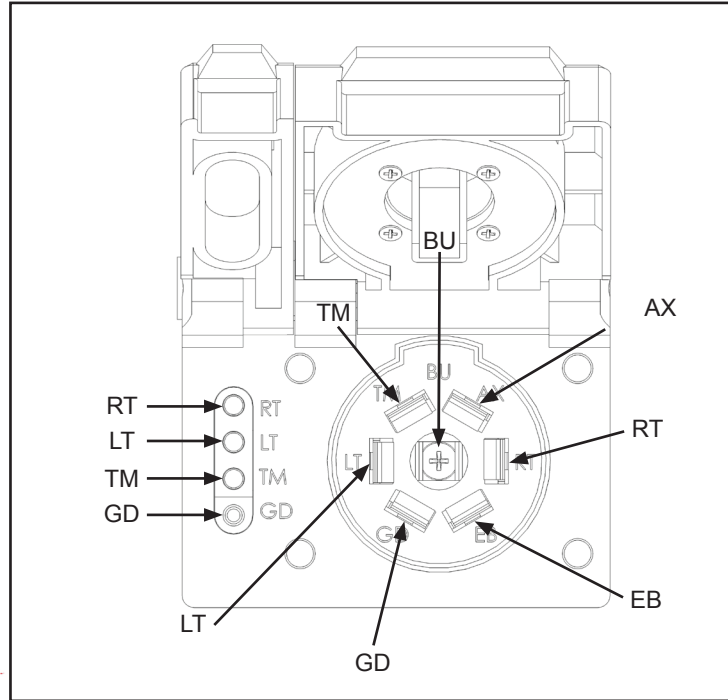

IF YOU EXPERIENCE ANY PROBLEMS WITH YOUR TOWSMART PRODUCT DO NOT RETURN THE UNIT TO THE RETAILER FROM WHICH IT WAS PURCHASED. INSTEAD, PLEASE CALL 1-844-295-9215 FOR ASSISTANCE WITH ANY PROBLEMS. WARRANTY INFORMATION IS AVAILABLE UPON REQUEST AND CAN BE FOUND ONLINE AT WWW.TOWSMART.COM.

A Winston Products Company
TOWSMART.COM
WINSTON PRODUCTS, LLC.
30339 Diamond Parkway
Cleveland, OH 44139