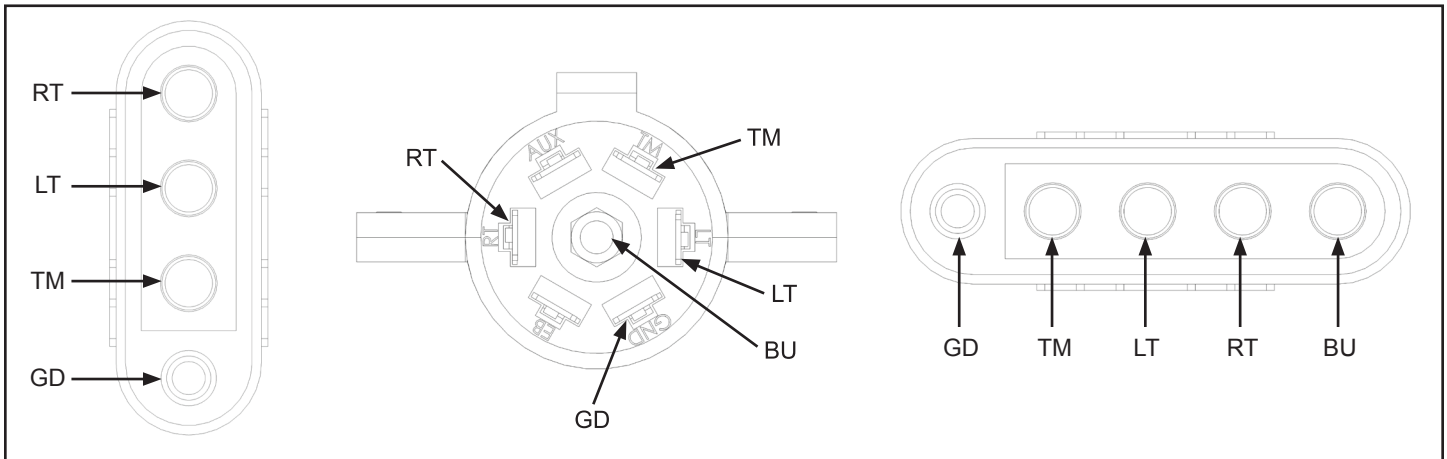

ADAPTER, 7-Blade to 5-Flat or 4-Flat w/ LED Illumination

INSTALLATION INSTRUCTIONS

⚠ WARNING: The attachment and installation of this product is beyond the control of Winston Products, LLC. Winston Products, LLC is not responsible for the attachment or the installation of this product. Winston Products, LLC is not liable for damages and/or injuries that are the result of improper use/attachment or are the result of use beyond the intended towing application. The liability of this product is limited to the purchase price if it proves to be defective in material and/or workmanship. Any and all warranties, explicit or implied, are void if the product is damaged or worn.

WIRE IDENTIFICATION:

GD = Ground

TM = Taillight

LT = Left Turn/Brake

RT = Right Turn/Brake

BU = Backup/Reverse

Housing body will illumination upon taillight activation when inserted properly within tow vehicle socket.

NOTE:

Locate wires and pin location by function only. Color coding is not standard among manufacturers.

IF YOU EXPERIENCE ANY PROBLEMS WITH YOUR TOWSMART PRODUCT DO NOT RETURN THE UNIT TO THE RETAILER FROM WHICH IT WAS PURCHASED. INSTEAD, PLEASE CALL 1-844-295-9215 FOR ASSISTANCE WITH ANY PROBLEMS. WARRANTY INFORMATION IS AVAILABLE UPON REQUEST AND CAN BE FOUND ONLINE AT WWW.TOWSMART.COM.