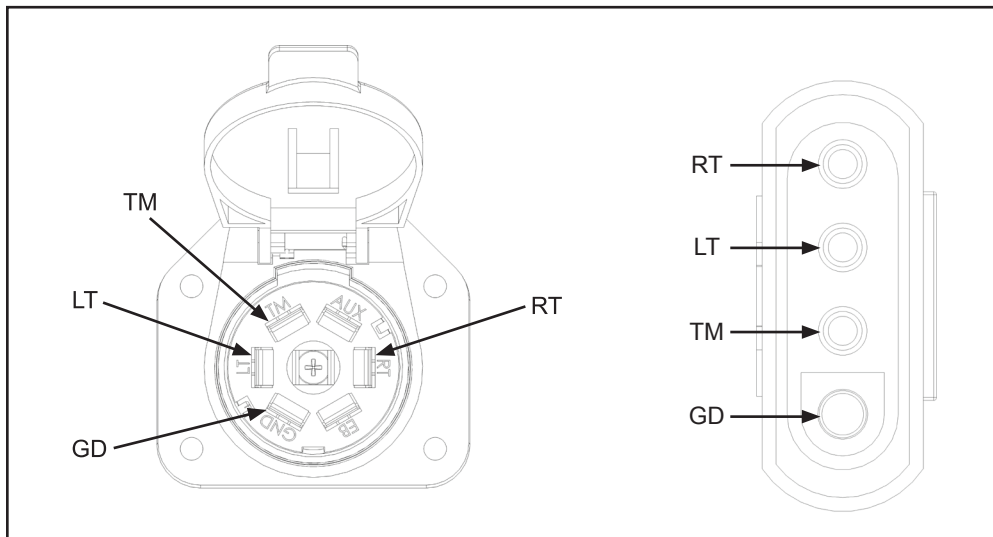

ADAPTER, 4-Flat to 7-Blade

INSTALLATION INSTRUCTIONS

⚠ WARNING: The attachment and installation of this product is beyond the control of Winston Products, LLC. Winston Products, LLC is not responsible for the attachment or the installation of this product. Winston Products, LLC is not liable for damages and/or injuries that are the result of improper use/attachment or are the result of use beyond the intended towing application. The liability of this product is limited to the purchase price if it proves to be defective in material and/or workmanship. Any and all warranties, explicit or implied, are void if the product is damaged or worn.

WIRE IDENTIFICATION:

GD = Ground

TM = Taillight

LT = Left Turn/Brake

RT = Right Turn/Brake

Plug adapter into both vehicle and trailer end connectors and check lighting system on trailer for proper operation.

CAUTION:

This adapter does not include functionality for electric brakes or auxiliary power. If these functions are desired, purchase item number 1415.

NOTE:

Locate wires and pin location by function only. Color coding is not standard among manufacturers.

IF YOU EXPERIENCE ANY PROBLEMS WITH YOUR TOWSMART PRODUCT DO NOT RETURN THE UNIT TO THE RETAILER FROM WHICH IT WAS PURCHASED. INSTEAD, PLEASE CALL 1-844-295-9215 FOR ASSISTANCE WITH ANY PROBLEMS. WARRANTY INFORMATION IS AVAILABLE UPON REQUEST AND CAN BE FOUND ONLINE AT WWW.TOWSMART.COM.