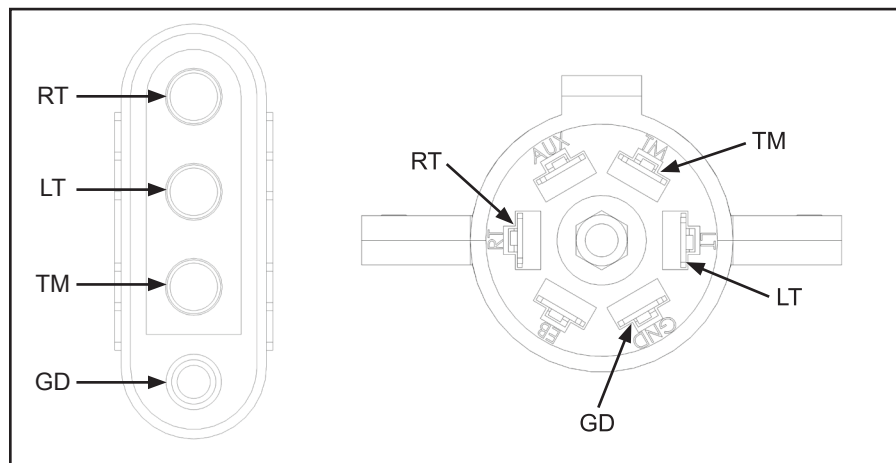

ADAPTER, 7-Blade to 4-Flat

INSTALLATION INSTRUCTIONS

⚠ WARNING: The attachment and installation of this product is beyond the control of Winston Products, LLC. Winston Products, LLC is not responsible for the attachment or the installation of this product. Winston Products, LLC is not liable for damages and/or injuries that are the result of improper use/attachment or are the result of use beyond the intended towing application. The liability of this product is limited to the purchase price if it proves to be defective in material and/or workmanship. Any and all warranties, explicit or implied, are void if the product is damaged or worn.

WIRE IDENTIFICATION:

GD = Ground

TM = Taillight

LT = Left Turn/Brake

RT = Right Turn/Brake

NOTES:

Locate wires and pin location by function on tow vehicle or trailer. Color coding is not standard among manufacturers.